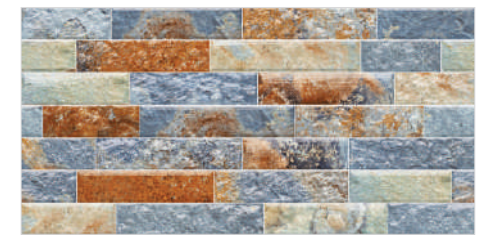

Cliffstone Rust