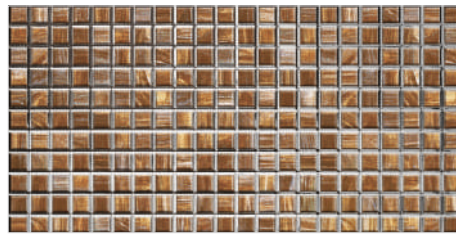

## CRACKLE

**METALLIC**  
300x600mm - WALL TILES

METALLIC SERIES

Crackle White Metallic

Crackle Black Metallic

3033 Plain L

## 3033

**METALLIC**  
300x600mm - WALL TILES

METALLIC SERIES

Glass Mosaic Wooden (Metallic)

3033 F

3032 Bisaza Metallic H