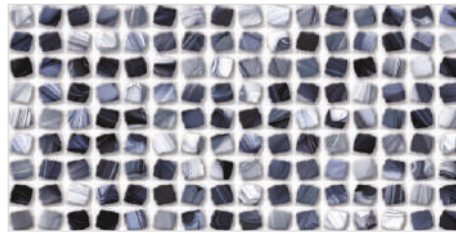

**3040**

**GLOSSY**  
300x600mm - WALL TILES

**SUPER WHITE SERIES**

3040 F

3045

**GLOSSY**  
300x600mm - WALL TILES

SUPER WHITE SERIES

3045 Aster L