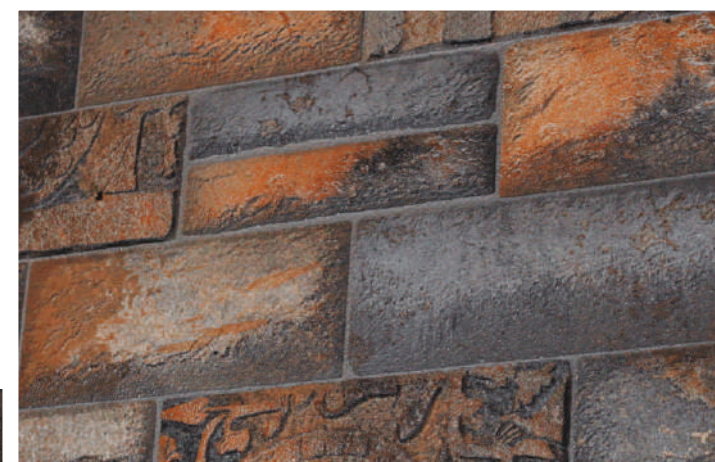

## NEPOLI

**SATIN**  
300x600mm - WALL TILES

ELEVATION SERIES

Nepoli Brick Pearl

Nepoli Brick Ocre

Nepoli Brick Cotto

Nepoli Brick Smoky

Timber Wood Grey