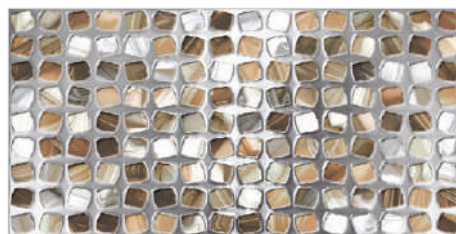

3039 Matrix Metallic H