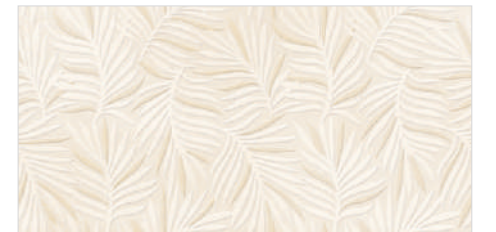

**SATIN**  
300x600mm - WALL TILES

ENGRAVE SERIES

(Engrave)

Akron Crema

Akron Crema F

Akron Crema Decor

**TIMELESS**

**SATIN**  
300x600mm - WALL TILES