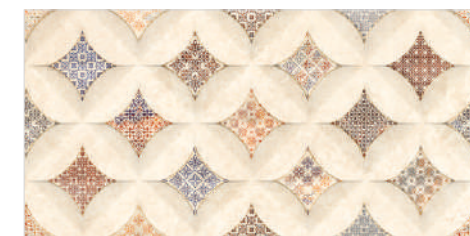

EVO

SATIN
300x600mm - WALL TILES

Evo Decor

FEATHER SERIES