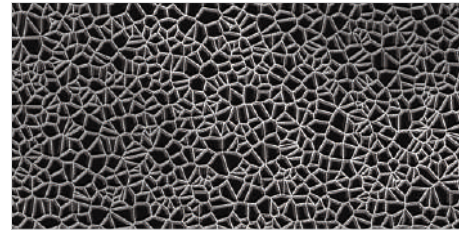

## CRACKLE

**METALLIC**  
300x600mm - WALL TILES

METALLIC SERIES

Crackle White Metallic

Crackle Black Metallic

3033 Plain L