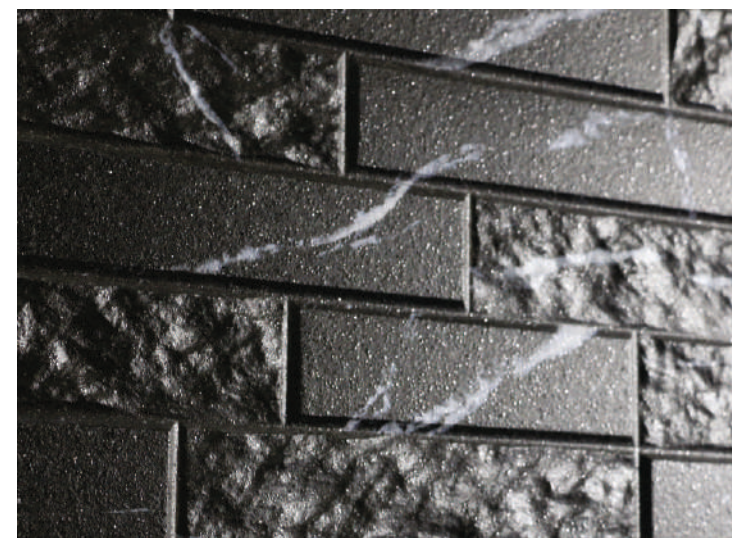

**SATIN**

300x600mm - WALL TILES

ELEVATION SERIES

Cliffstone Beige

Cliffstone Rust

Cliffstone Bianco

Cliffstone Grey

Cliffstone Spark