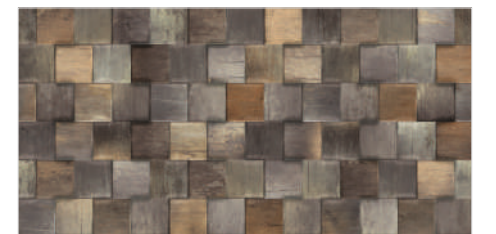

## MONTANA

**SUGAR**  
300x600mm - WALL TILES

OXFORD ELEGANT SERIES

Montana Bronze F

(Elegant) Spark Bianco

(Oxford Elegant) Nectar Spark