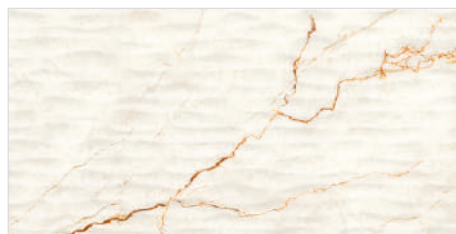

Vanilla Decor

(Oxford Series)