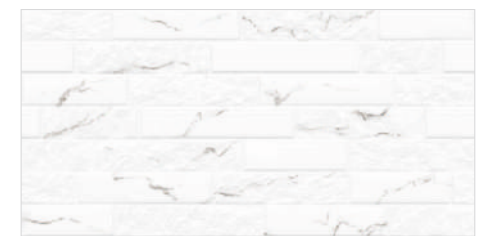

**SATIN**

300x600mm - WALL TILES

ELEVATION SERIES

Cliffstone Beige

Cliffstone Rust

Cliffstone Bianco

Cliffstone Grey

Cliffstone Spark