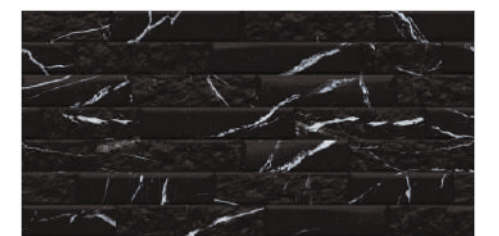

**SATIN**

300x600mm - WALL TILES

ELEVATION SERIES

Cliffstone Beige

Cliffstone Rust

Cliffstone Bianco

Cliffstone Grey

Cliffstone Spark