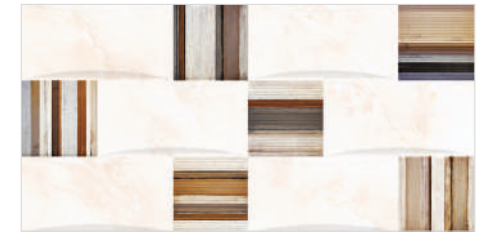

## FEATHER SERIES

Evo Camel F

Evo Camel

**HELIOS**

**FEATHER**  
300x600mm - WALL TILES

FEATHER SERIES

Helios Beige

Helios Beige F