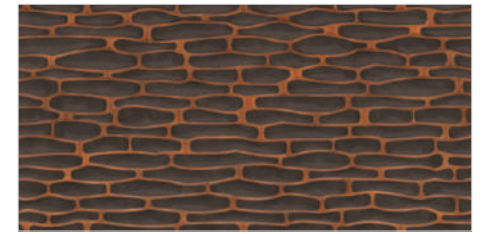

**SATIN**  
300x600mm - WALL TILES

OXFORD SERIES

Pearl Natural

Pearl Natural F

(Oxford Series)

Pearl Decor

Acropolis Crema

Acropolis Decor (Oxford Series)