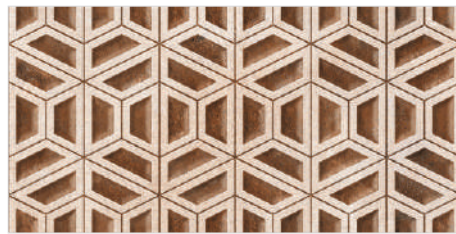

Lucca Decor