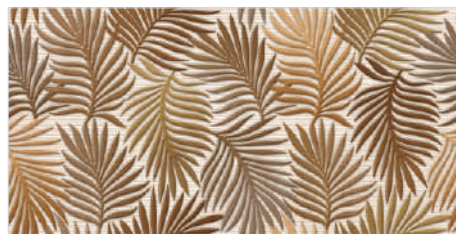

## SKARLIS

**GLOSSY**  
300x600mm - WALL TILES

EXOTIC SERIES

Skarlis Bianco Decor

Skarlis Grey F

Boston Crema

Boston Decor

Boston Brown