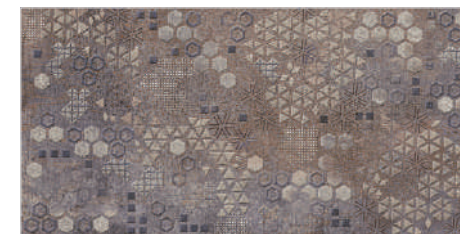

Rustello Decor