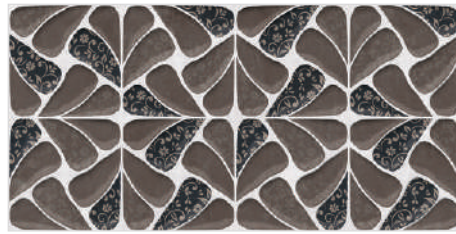

## ARTIS

**GLOSSY**  
300x600mm - WALL TILES

EXOTIC SERIES

Artis Roso F

Lisbon Bianco

Lisbon Alpina Decor

Lisbon Coal