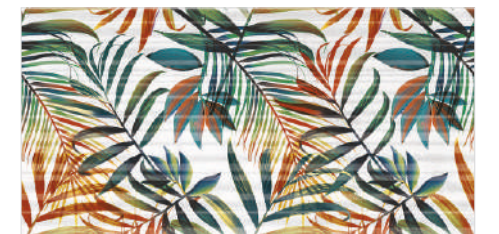

## ATHENS

**GLOSSY**  
300x600mm - WALL TILES

EXOTIC SERIES

Athens Bianco

Athens Birch Decor

Athens Floral Decor

Athens Verde F

Athens Verde