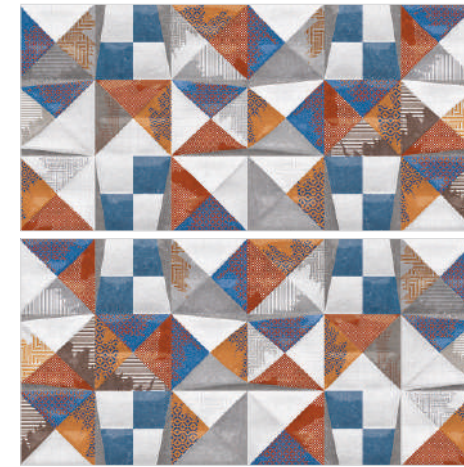

Belfast Multi Decor