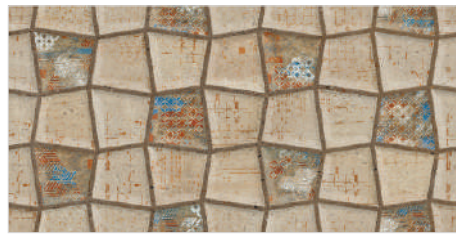

## BARKLEY

**SATIN**  
300x600mm - WALL TILES

EXOTIC SERIES

Barkley Sand F

Snare Misty

Snare Olive Decor

## SNARE

**SATIN**  
300x600mm - WALL TILES

EXOTIC SERIES

Snare Olive

Snare Misty F

Snare Bianco

Snare Grey Decor