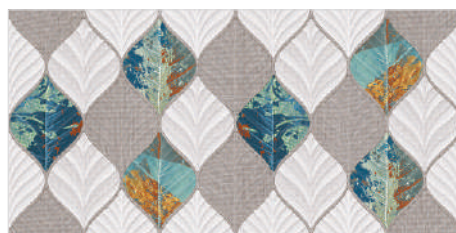

**GLOSSY**  
300x600mm - WALL TILES

EXOTIC SERIES

Paros Decor

Paros Ash F

Paros Ash

Agios Ice

Agios Decor

**AGIOS**