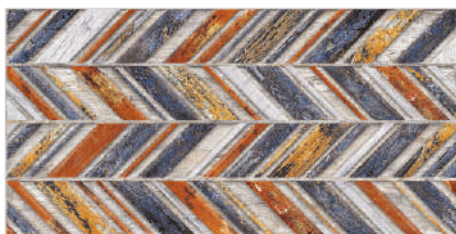

Denmark Decor

Denmark Decor