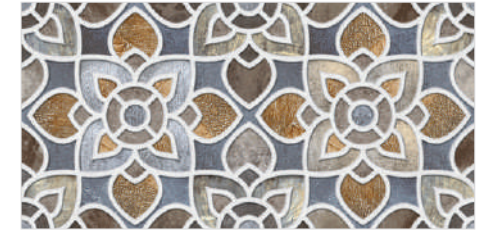

## TREND

**GLOSSY**  
300x600mm - WALL TILES

EXOTIC SERIES

Trend Coffee F

Dover Bianco

Dover Decor

Dover Grey F

Dover Grey