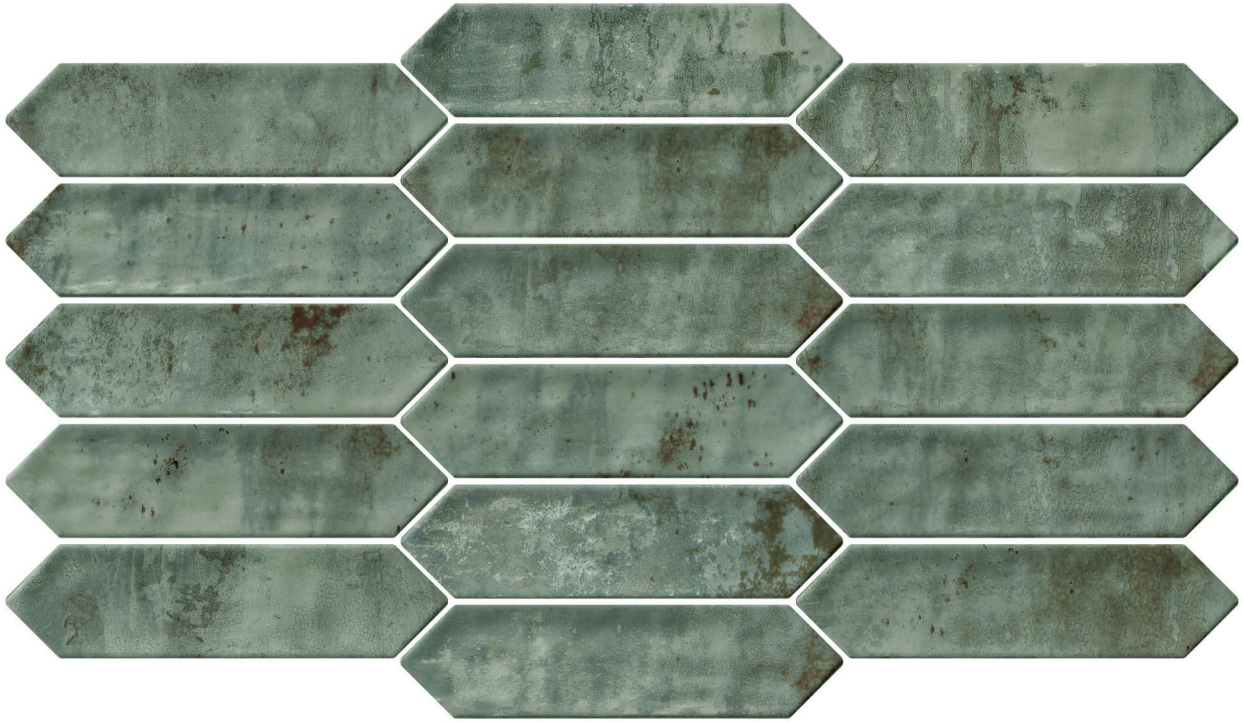

POLO
COLLECTION

Size:
75x300mm

Glossy
Finish

10mm
Thickness

POLO VERDE

[16 Faces]