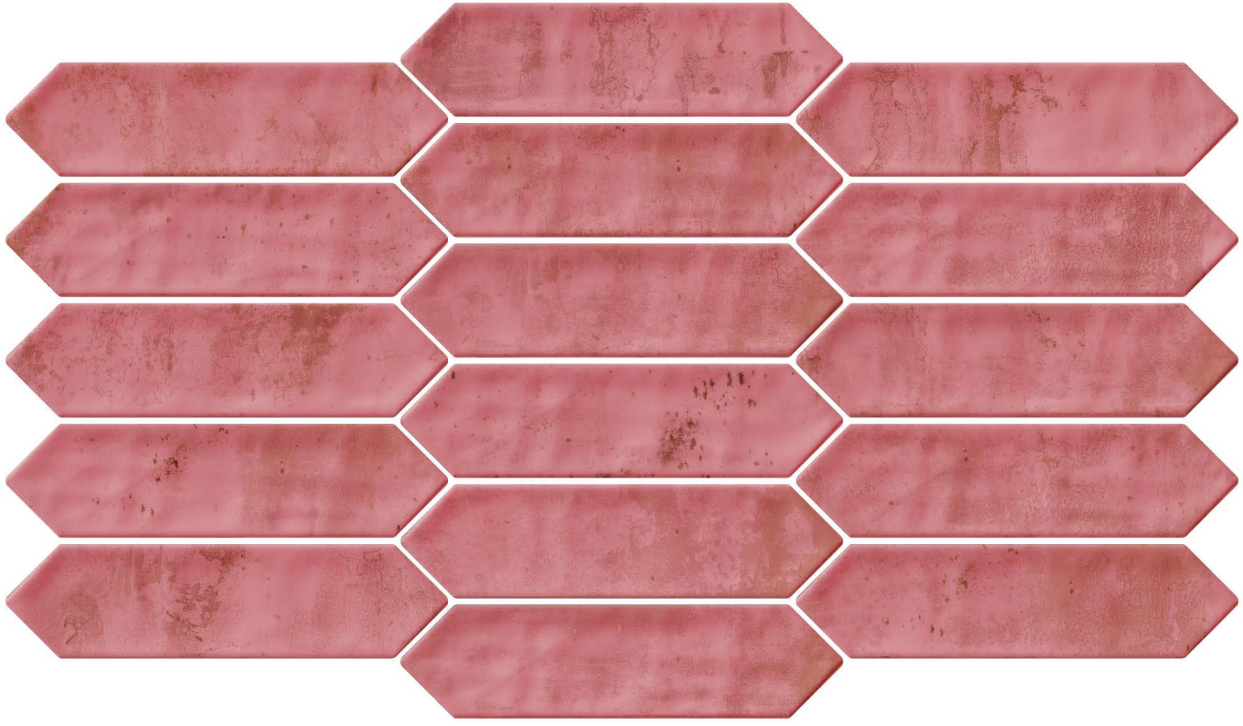

10mm
Thickness

POLO COPER

[16 Faces]

POLO
COLLECTION

Size:
75x300mm

Glossy
Finish

10mm
Thickness

POLO ROSE