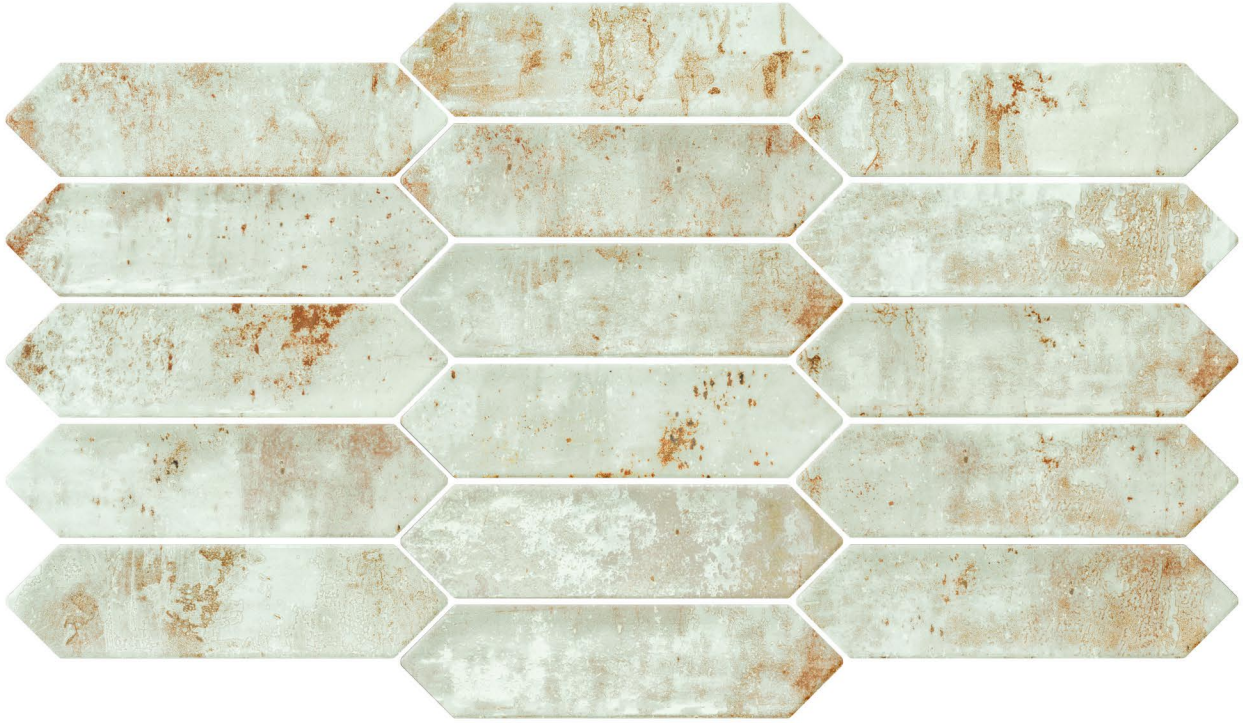

[16 Faces]

POLO
COLLECTION

Size:
75x300mm

Glossy
Finish

10mm
Thickness

POLO SNOW

[16 Faces]

POLO
COLLECTION