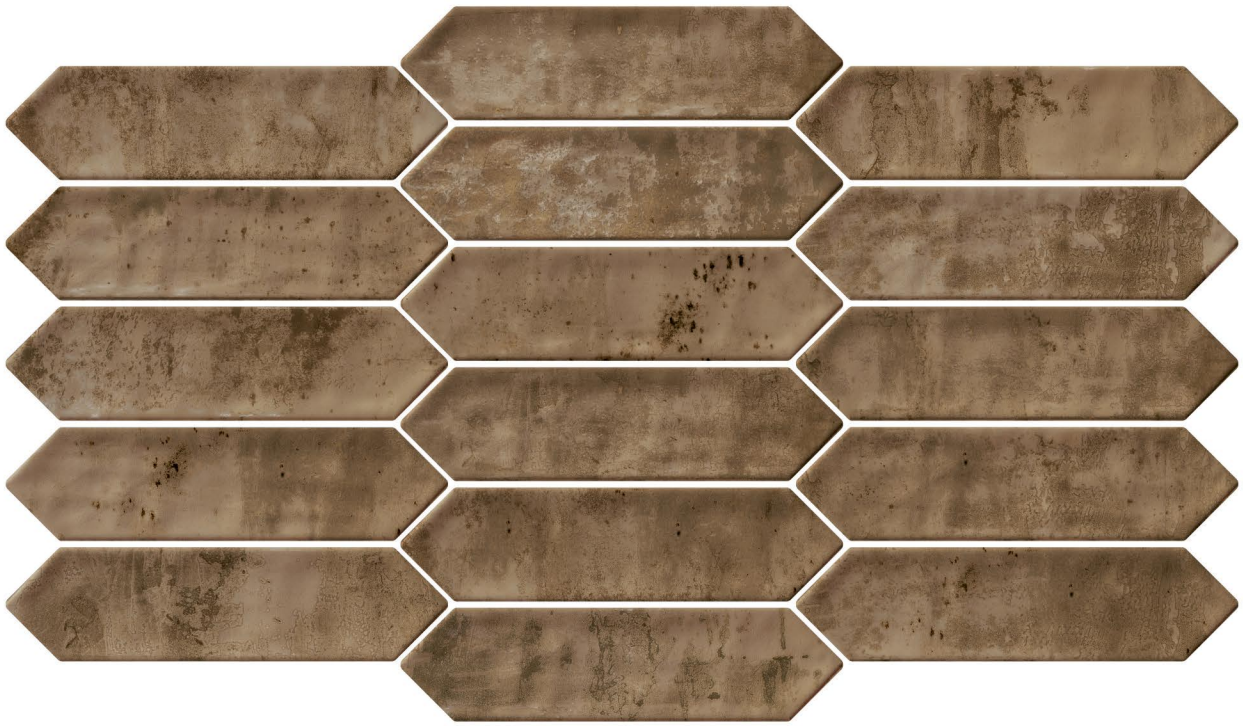

POLO
COLLECTION

Size:
75x300mm

Glossy
Finish

10mm
Thickness

POLO COPER

[16 Faces]