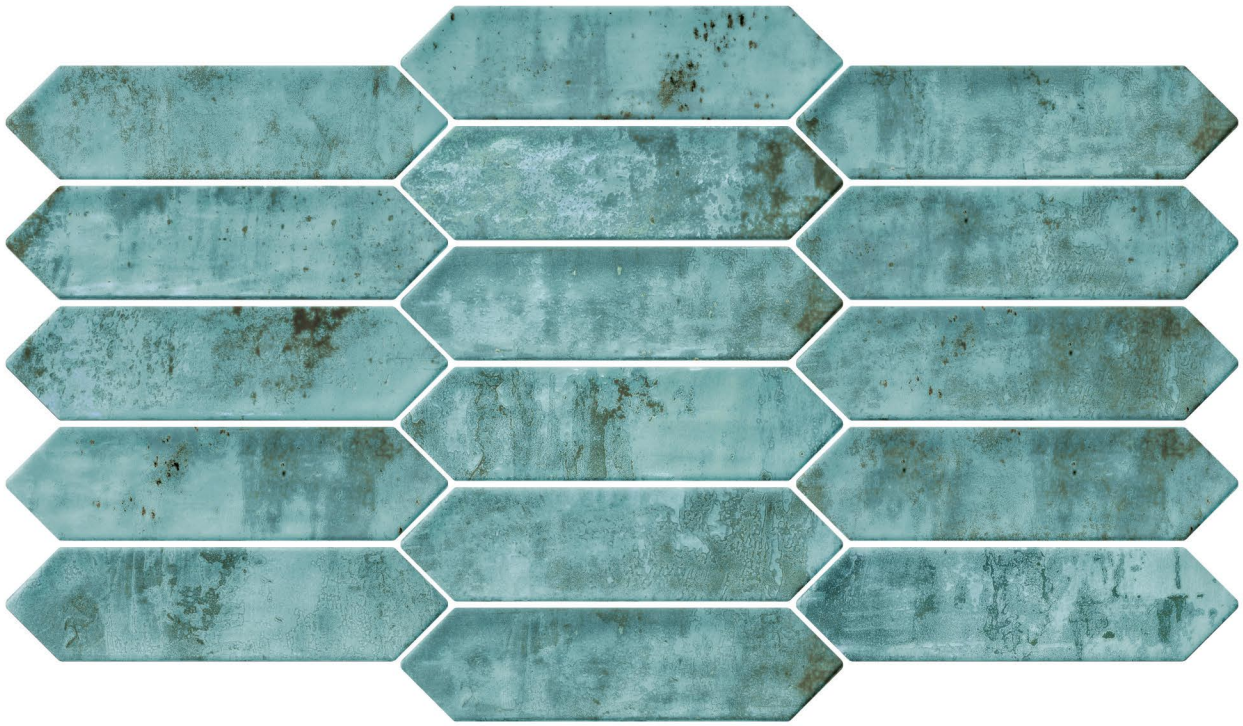

POLO
COLLECTION

Size:
75x300mm

Glossy
Finish

10mm
Thickness

POLO OCEAN

[16 Faces]