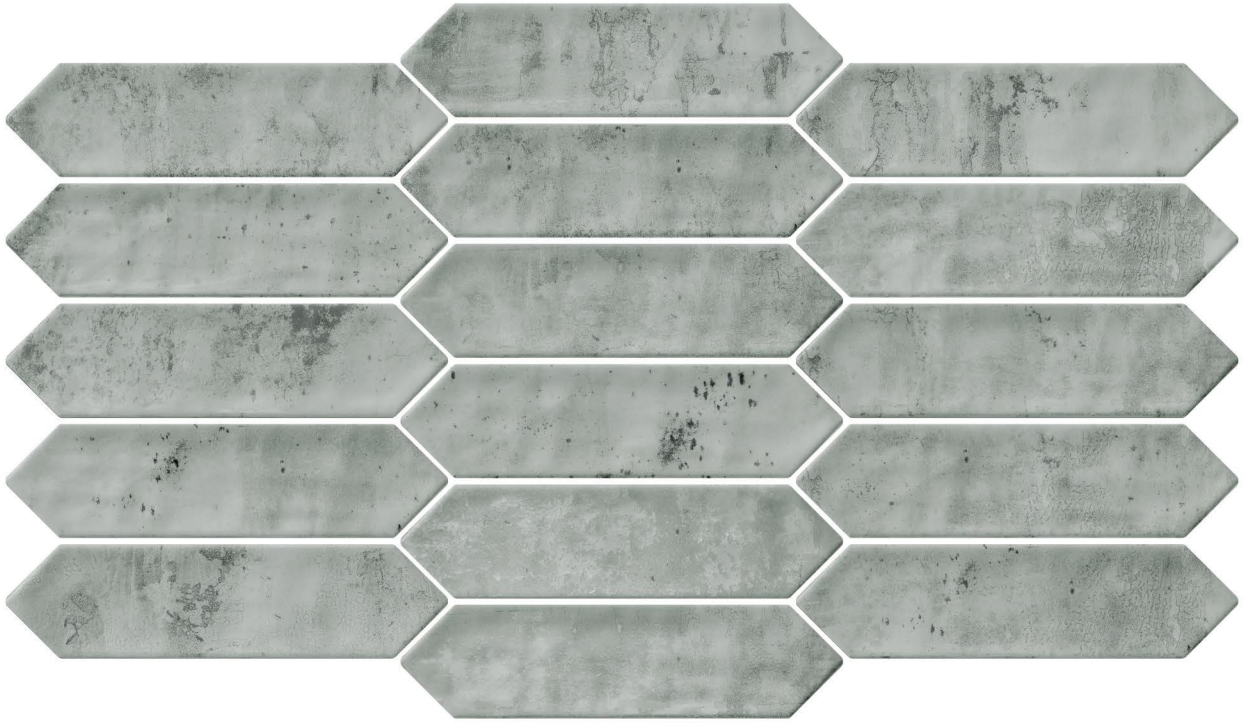

POLO
COLLECTION

Size:
75x300mm

Glossy
Finish

10mm
Thickness

POLO SLATE

[16 Faces]