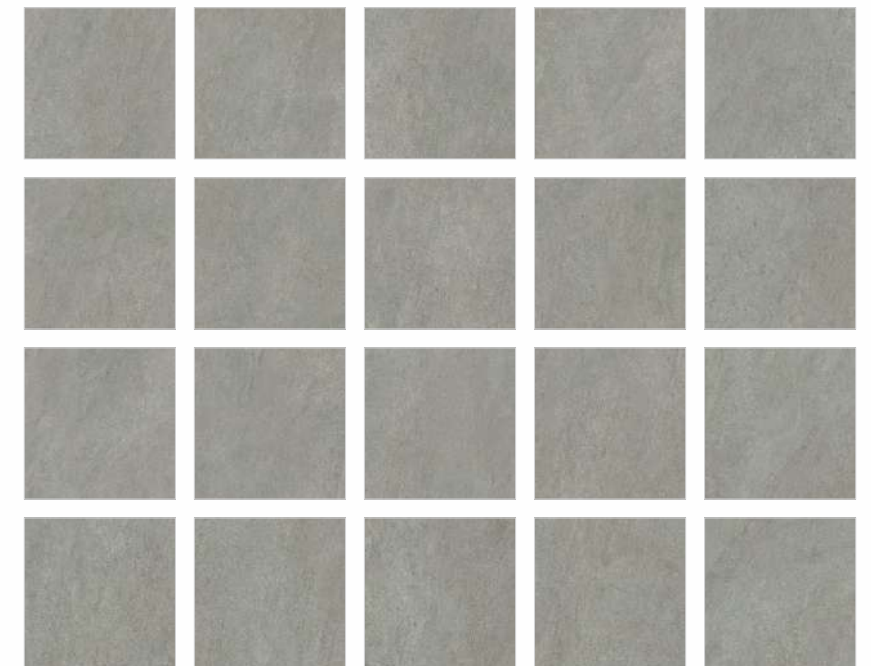

600x600mm 20 - Random Faces
Finish: **Duragrip**

CANYON SEASHORE

GRIPPO
COLLECTION