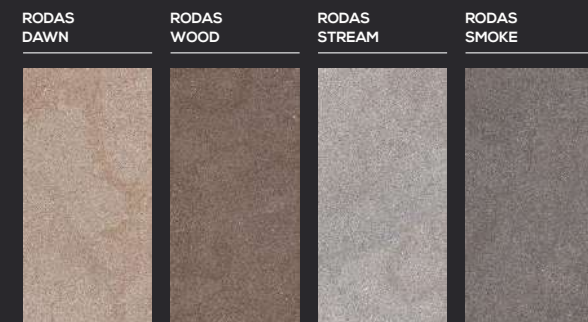

RODAS SERIES Finish Duragrip