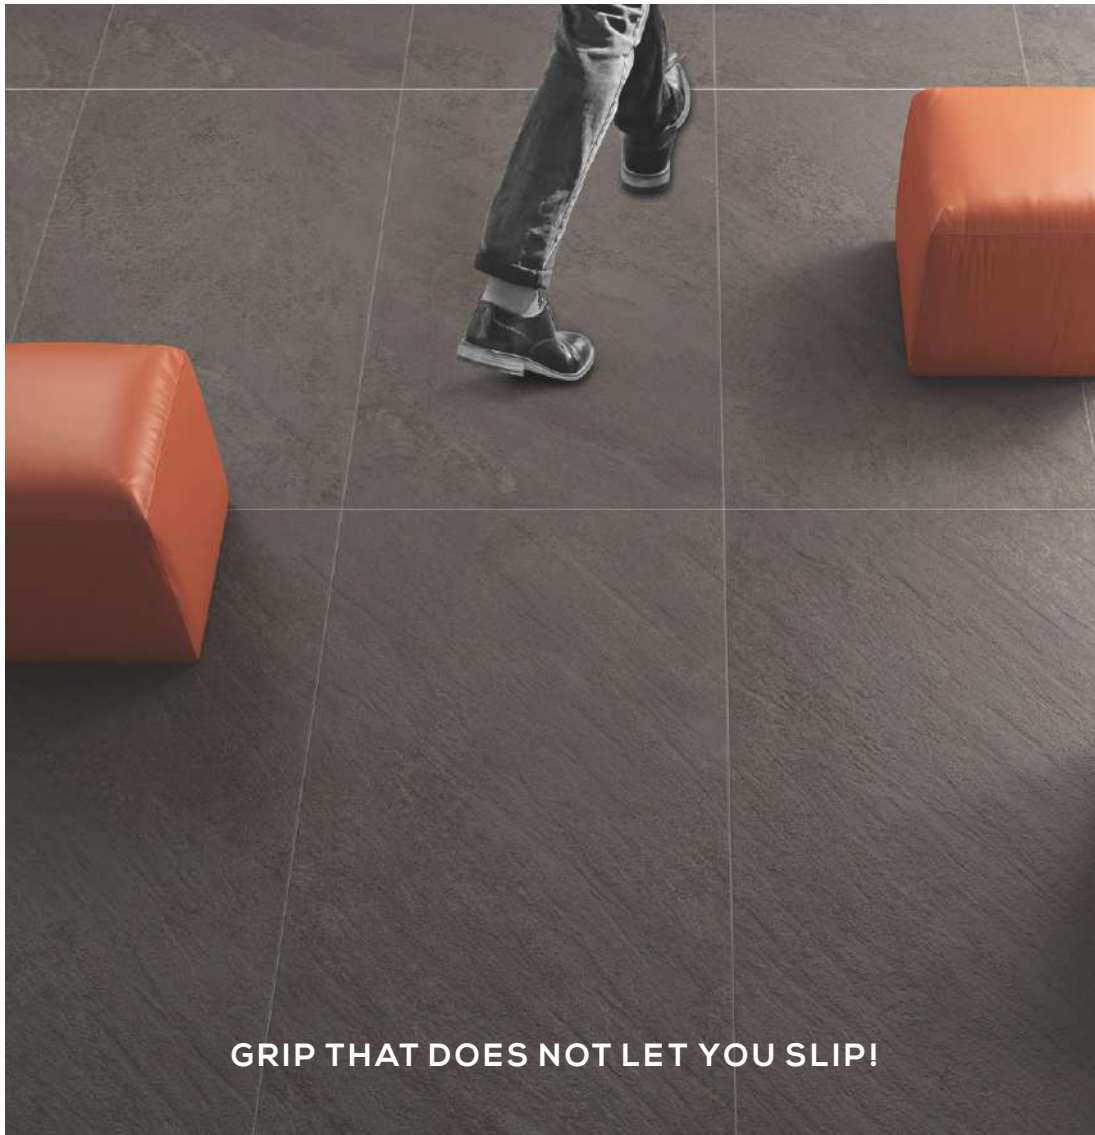

**colortile**  
ceramics & innovation

GRIP THAT DOES NOT LET YOU SLIP!

**GRIPPO**  
COLLECTION

---

**600x1200mm | 600x600mm**

Glazed Vitrified Tiles