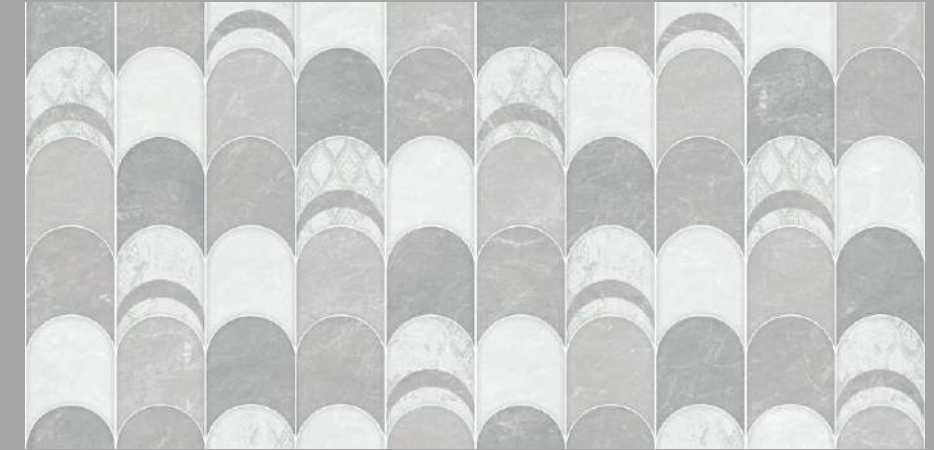

Surface: **Glossy**

Quadra Bianco