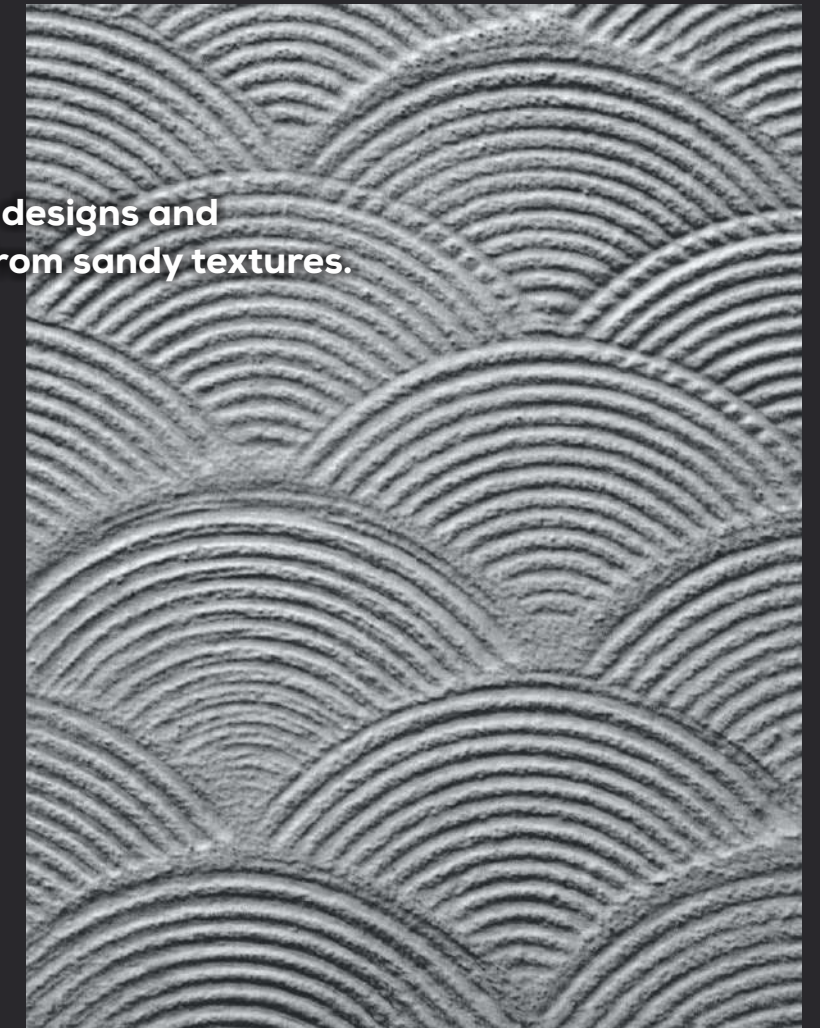

Opulence and tranquility, inspired by sandy terrains.

That sets apart the dynamic home decor landscape

Bring the beach tranquility into your abode with surfaces from Colortile, designed with inspiration from sand patterns. Each piece captures the essence of serene coastal landscapes by combining the beauty of natural sand with modern design innovation. These textures are meant to add depth and character to any space, making them a perfect choice for those who want to stay connected to nature. Each design reflects meticulous detail, which creates a soothing experience. The subtle, earthy patterns create a masterpiece with various color palettes that enhance the overall aesthetic harmony of your interior. The neutral tones and organic patterns of these surfaces make them ideal for both modern and traditional decor styles.

They bring a warm and inviting ambiance to any space, making them versatile for various applications. The fusion of beauty and functionality truly sets these surfaces apart. The calming influence of these designs turns any space into a serene retreat. Colortile is here to redefine your living spaces with surfaces that are not only visually appealing but also built to last. Experience the perfect harmony of nature and innovation and let your home radiate the tranquil charm of sandy beaches.

High-end designs and serenity from sandy textures.