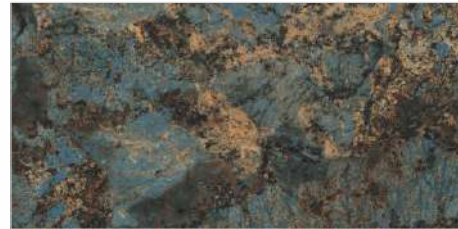

Notturmo Aqua 4 - Random Faces

Sigma Crema

600x1200mm
Surface: **High Gloss**