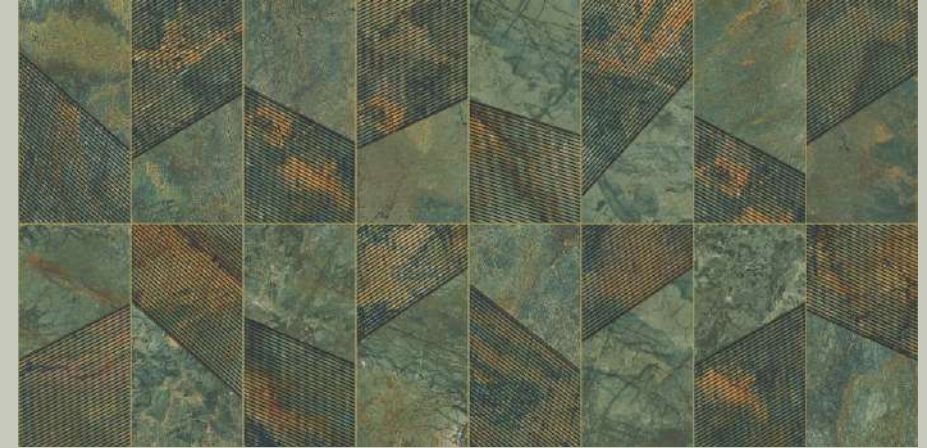

Click Here

Click for the Index

Shower Space

Size

600x1200mm

Decorative
Designs

Obsidian Green Decor

Surface: **High Gloss**