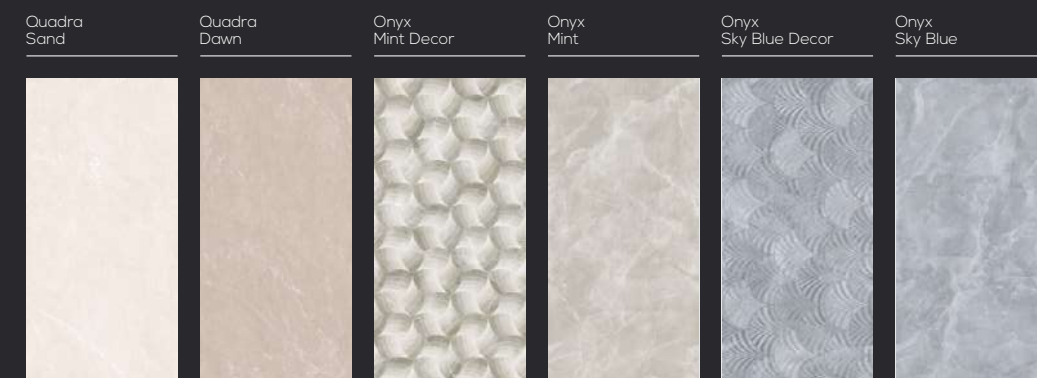

MERAKI

COLLECTION

600x1200mm