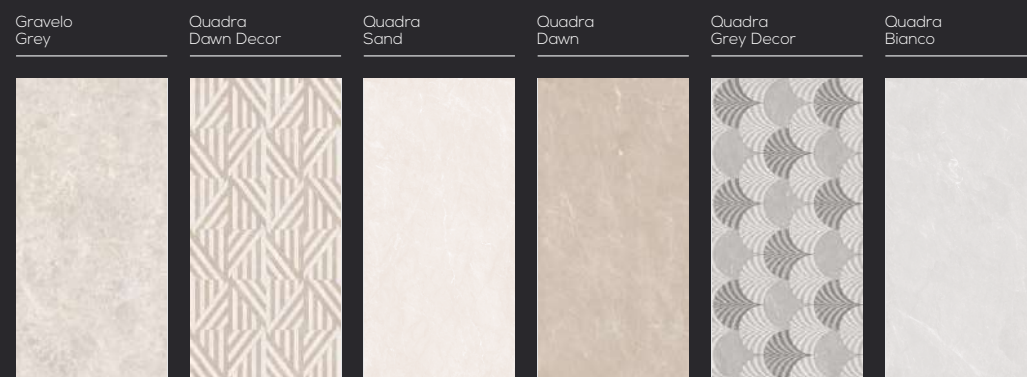

MERAKI

COLLECTION

600x1200mm

A design range that honors sophistication and masterfully blends in contemporary space design.