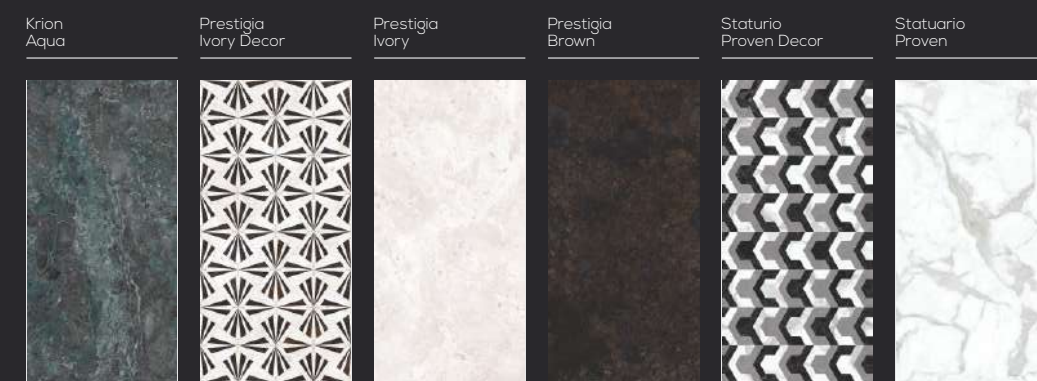

MERAKI

COLLECTION

600x1200mm