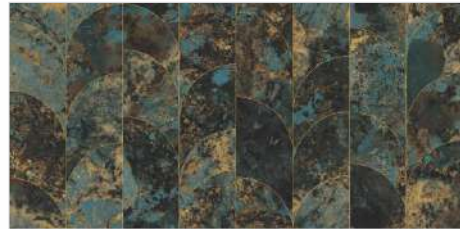

Notturmo Aqua Decor

Sigma Brown Decor

600x1200mm
Surface: **High Gloss**