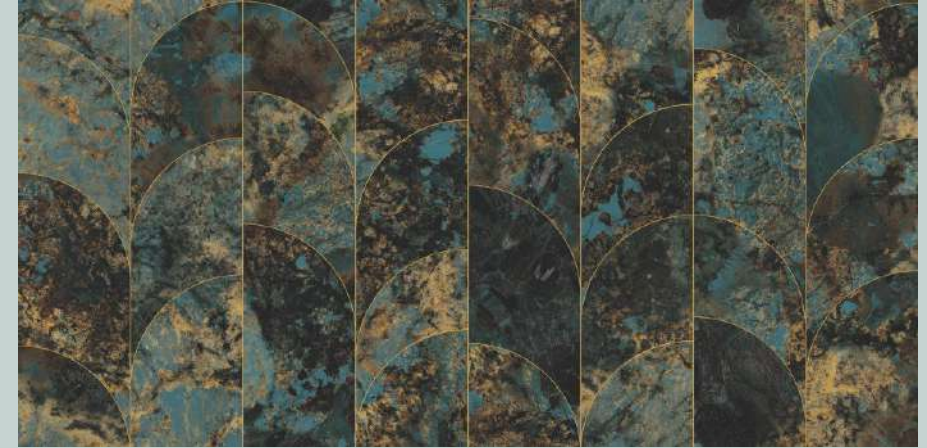

Surface: **High Gloss**

Notturmo Aqua