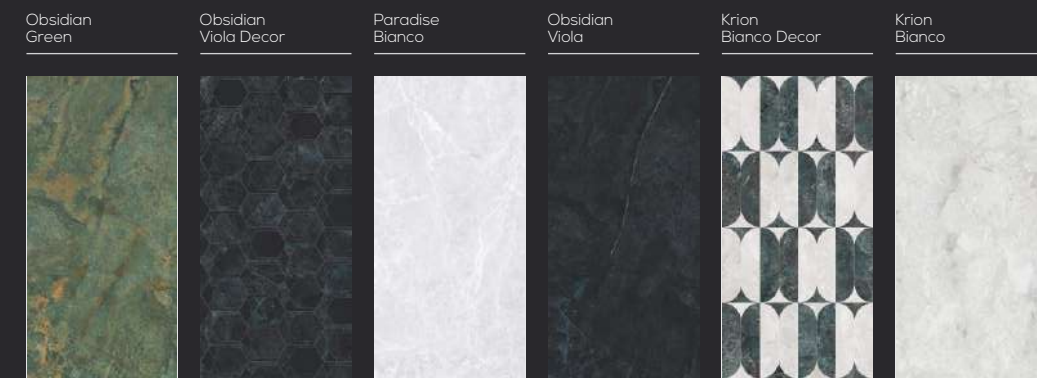

MERAKI

COLLECTION

600x1200mm