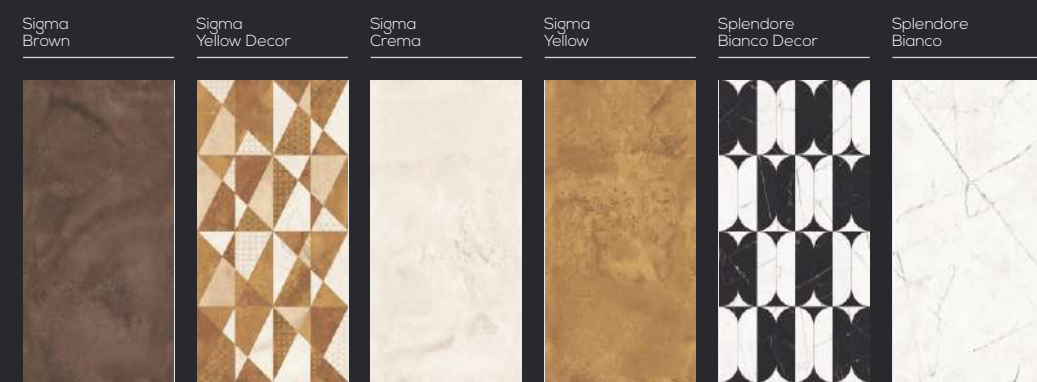

MERAKI

COLLECTION

600x1200mm