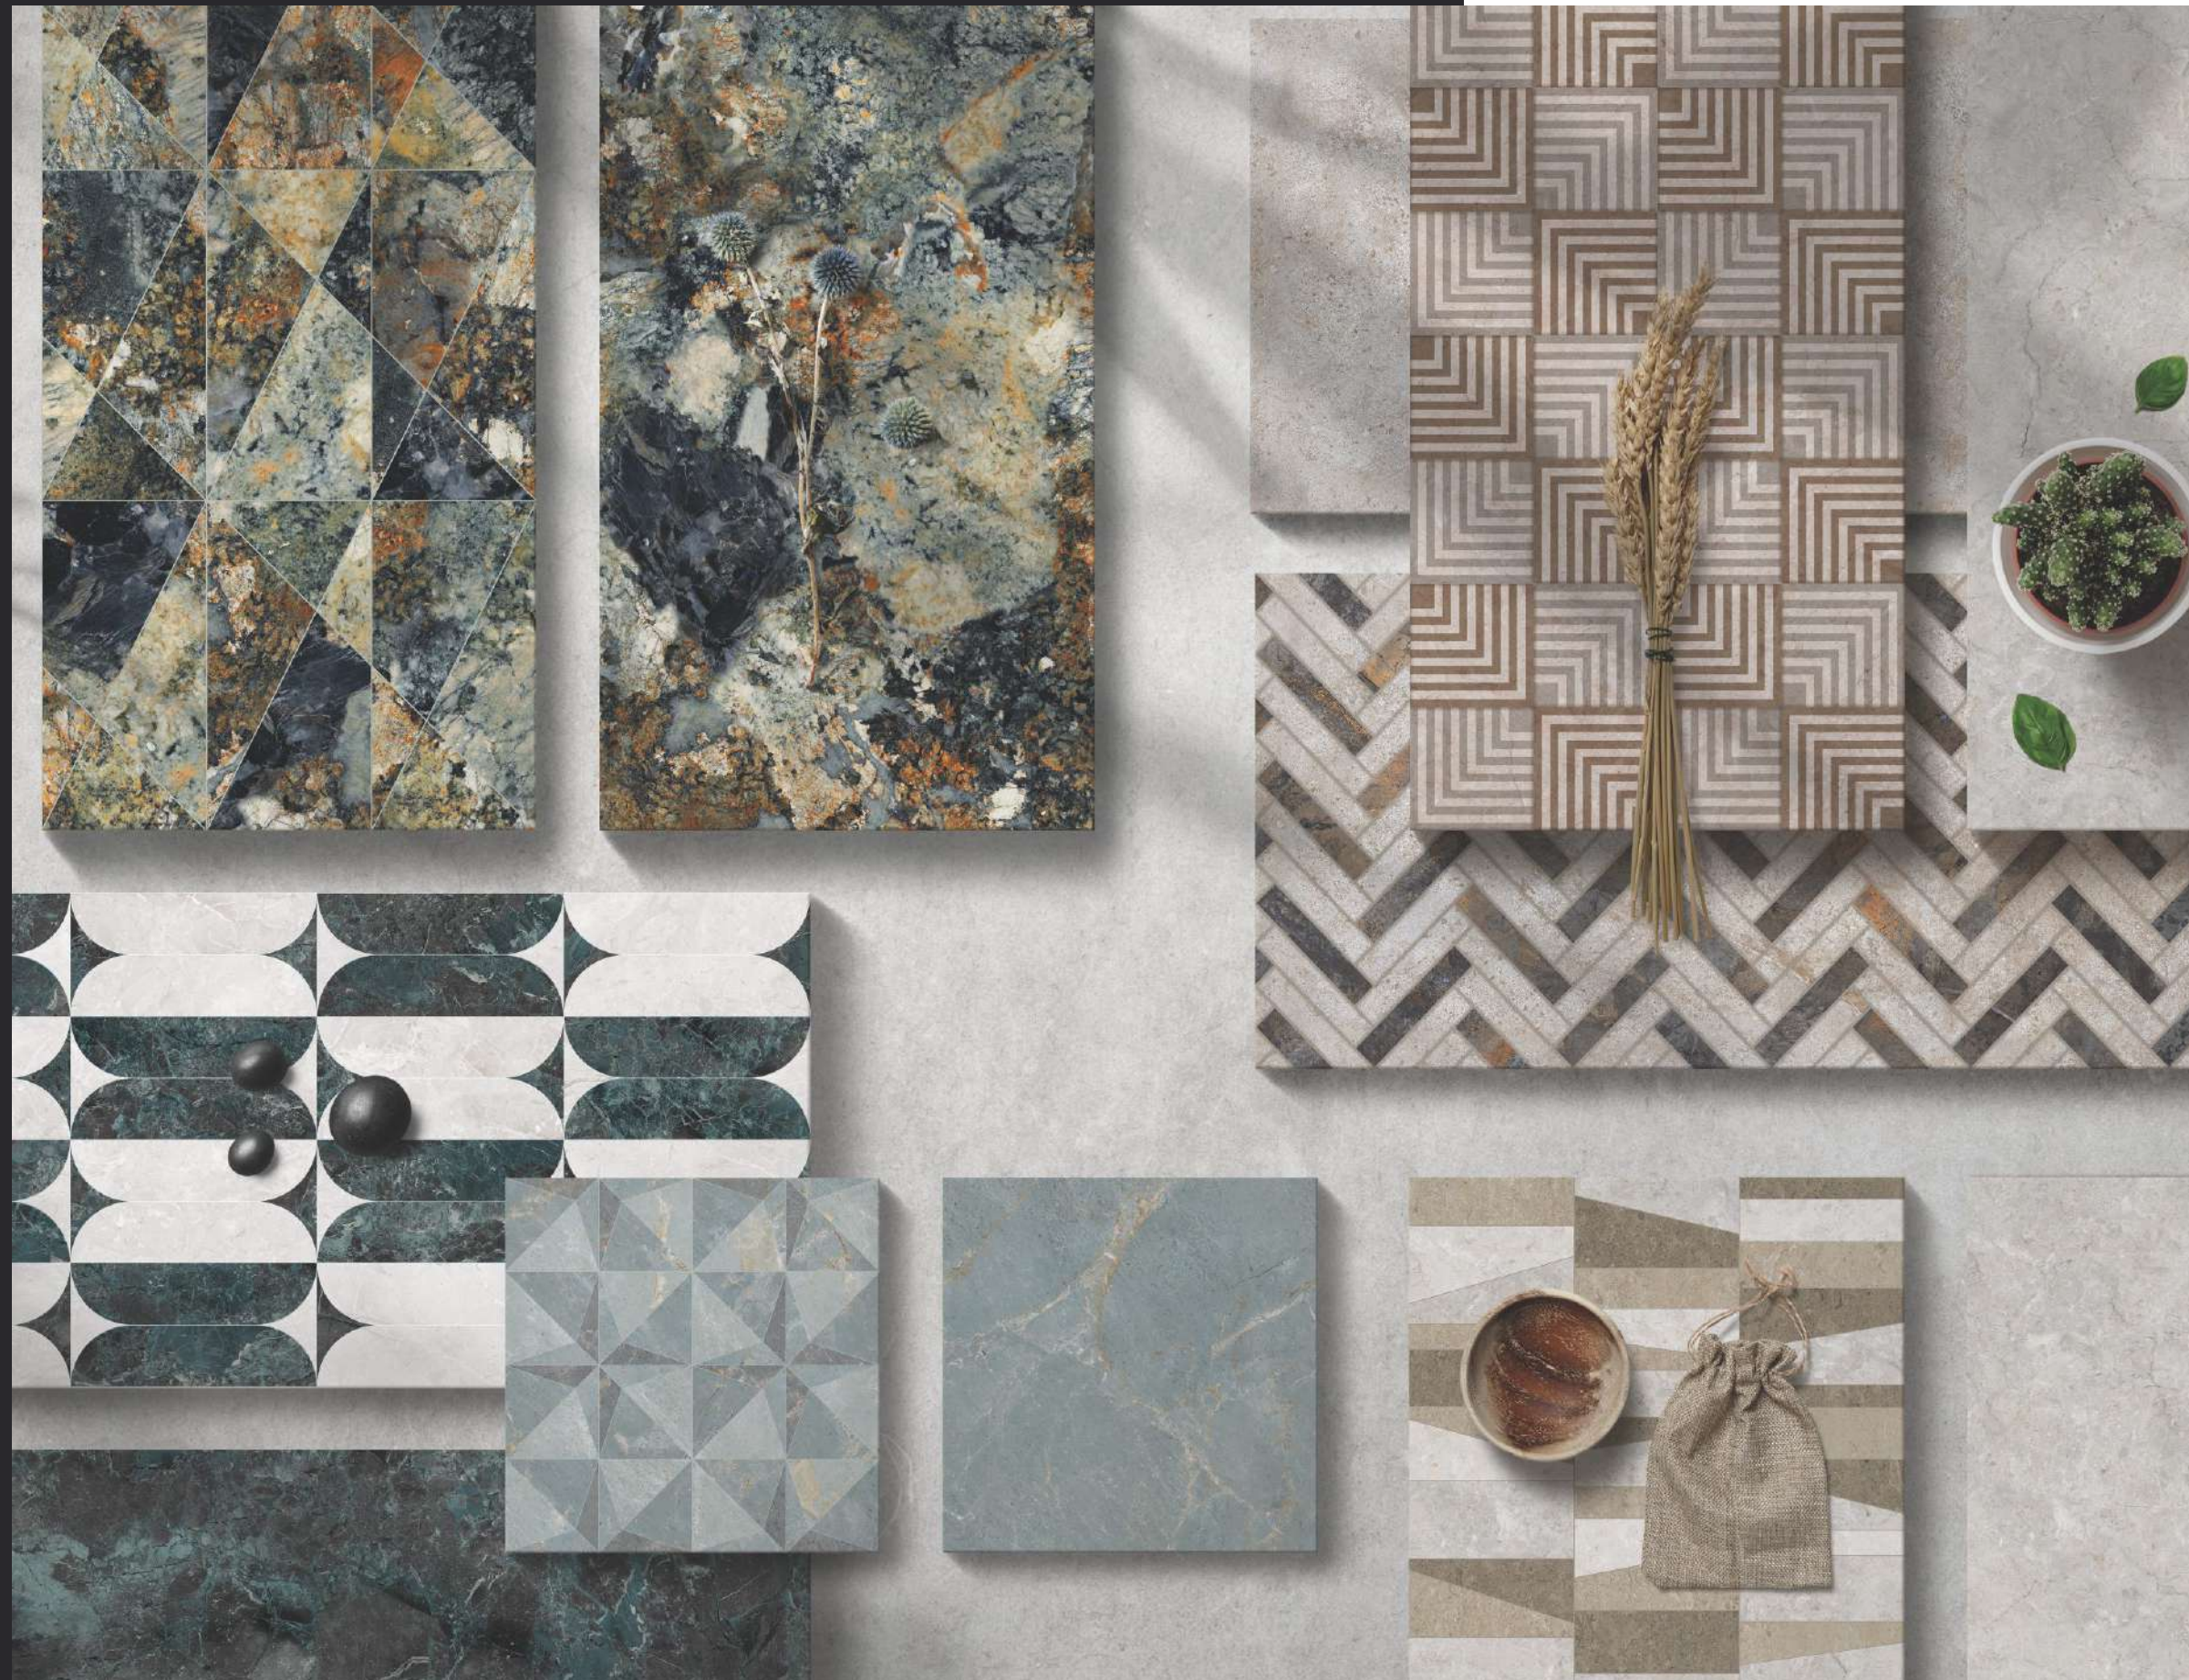

Explore ingenuity with elements, style, and novelty in every inch

To emphasize a clean design language, these creations offer a dynamic appeal that balances functionality with aesthetic charm. The seamless blend of form and function provides versatile inspiration that enhances the overall ambiance. Ideal for those who prioritize practicality, these surfaces contribute a poised structure to any space. Each design reflects the principle of minimalism and introduces a neutral tone to your environment.

Designed to evoke humility and simplicity, these surfaces extend grace to your space, transforming it into a haven with majestic beauty and intricate detailing. Each piece is thoughtfully crafted to create a tranquil sanctuary, focusing on sophistication and superior retreats. Additionally, their timeless quality ensures they remain stylish and relevant for years to come, making them a sustainable choice for modern living.