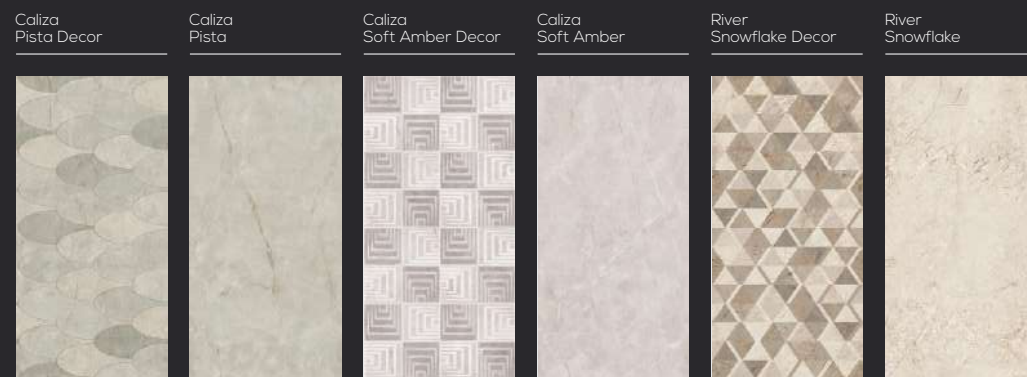

COLLECTION

600x1200mm

MERAKI

COLLECTION

600x1200mm

A design range that honors sophistication and masterfully blends in contemporary space design.

Create a striking visual appeal that gives a luxurious look to your space with our surfaces, which are the embodiment of sophistication. With a touch of glossy surfaces, you can elevate your space to timeless imagination.