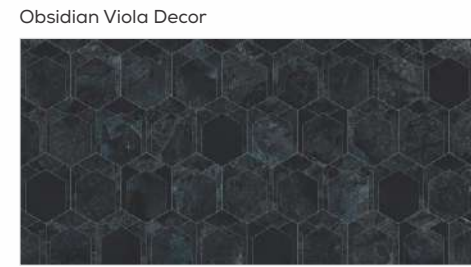

600x1200mm
Surface: **High Gloss**

600x1200mm
Surface: **Glossy**

600x1200mm
Surface: **High Gloss**

Arid
Smooth Flow

600x600mm
Surface: **Rustic Matt**

Arid
Teal

600x600mm
Surface: **Rustic Matt**

600x1200mm
Surface: **High Gloss**