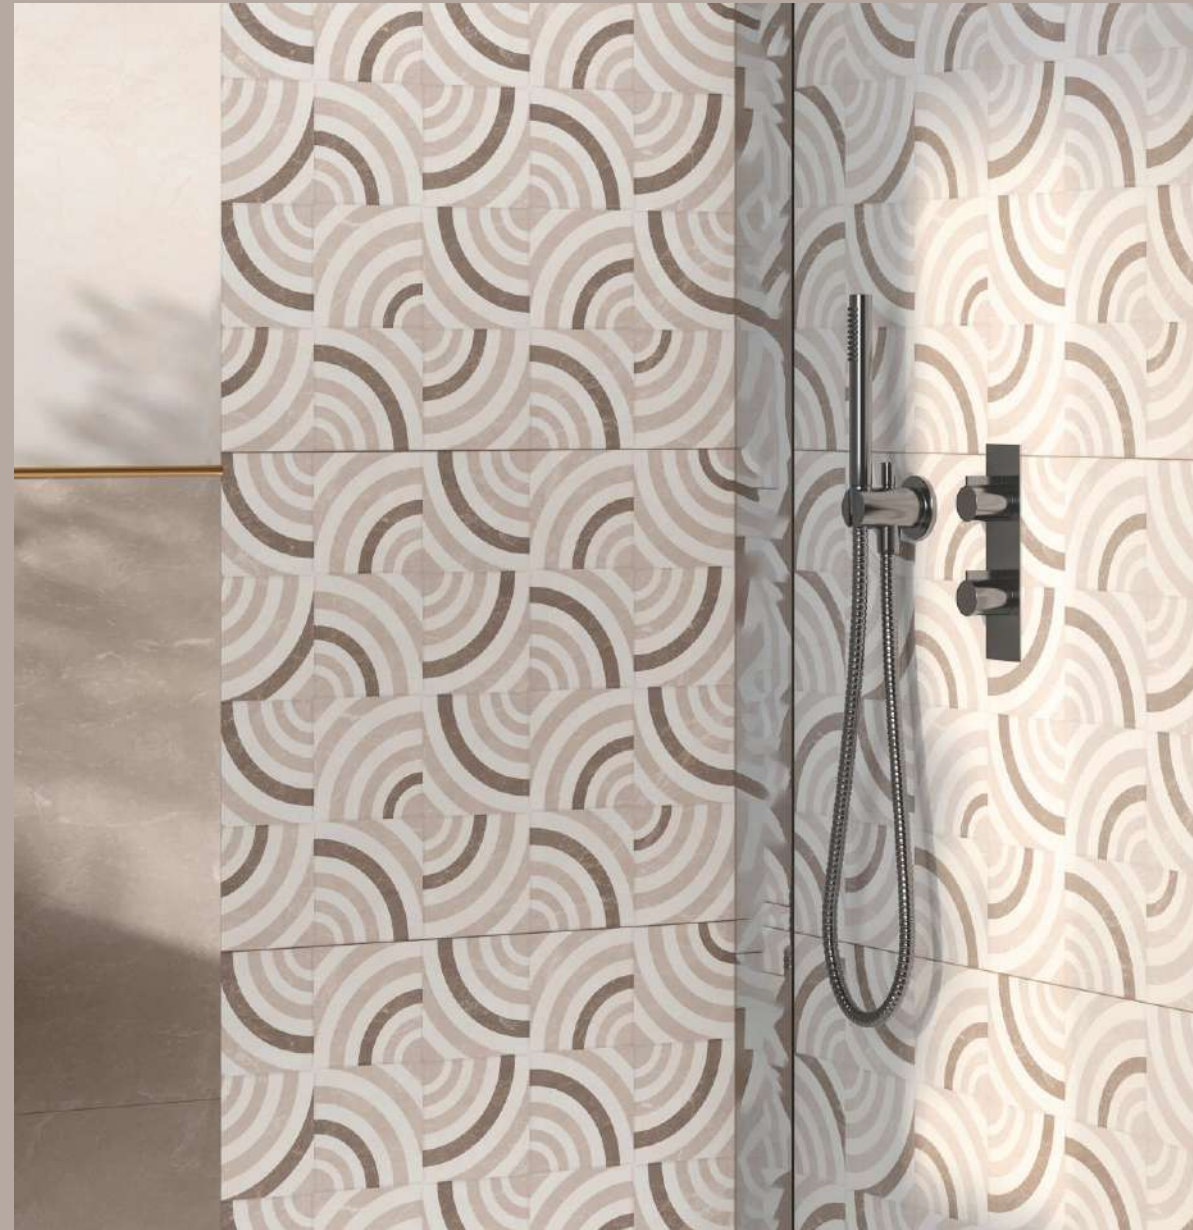

6 - Random Faces

Bathing | Space

Quadra Sand & Quadra Sand Decor & Quadra Dawn
600x1200mm | Surface - Glossy

Quadra Dawn
600x1200mm | Surface - Glossy

Click for the Index

Bathing Space

Size

600x1200mm