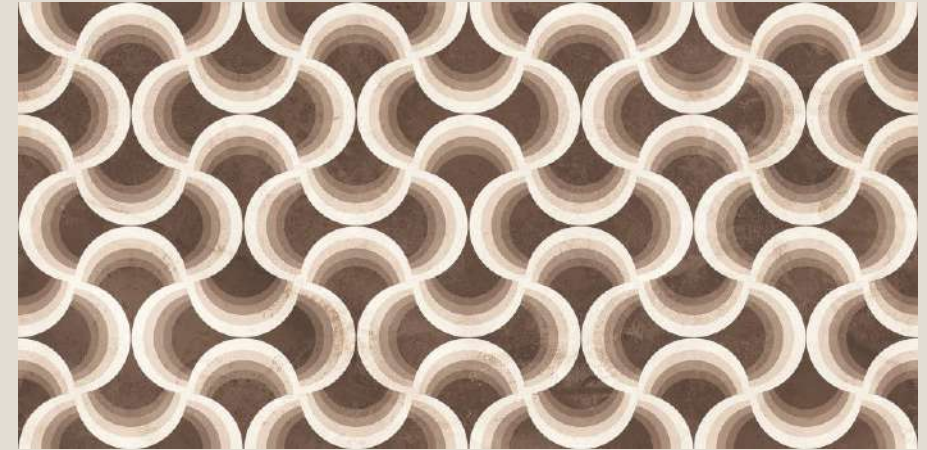

Rest Area

Size

600x1200mm

Decorative
Designs

Sigma Brown Decor

Surface: **High Gloss**

Sigma Crema