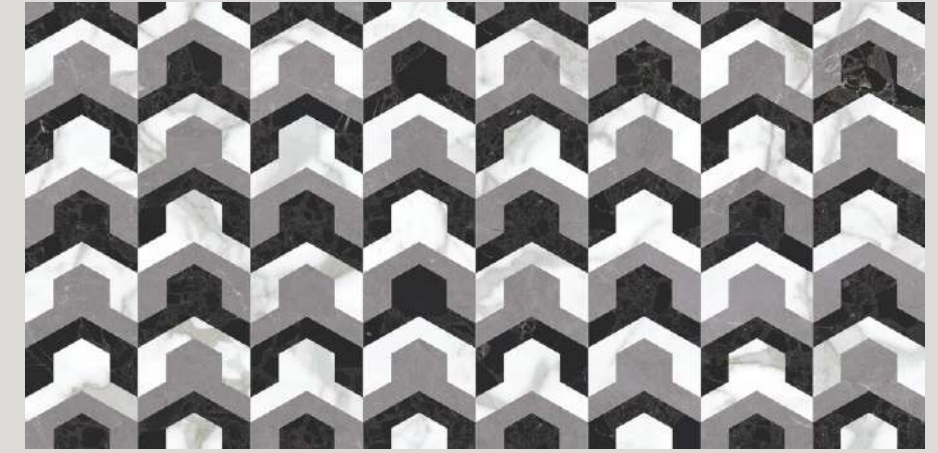

Surface: **High Gloss**

Statuario Proven