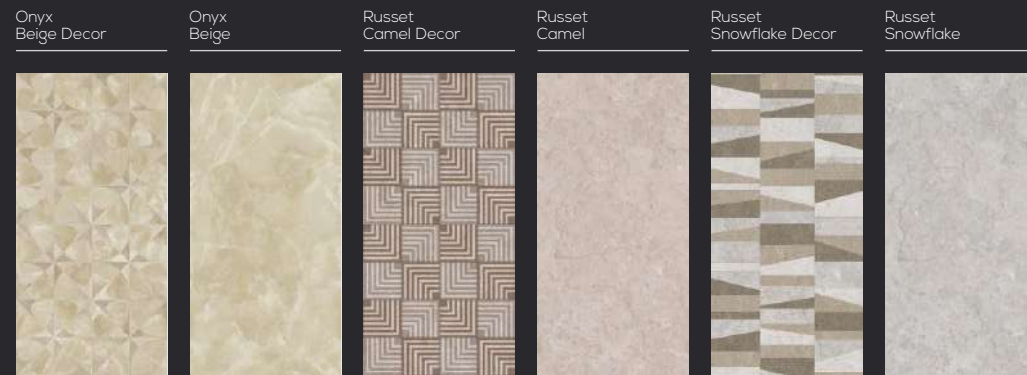

COLLECTION

600x1200mm

MERAKI

COLLECTION

600x1200mm

A design range that honors sophistication and masterfully blends in contemporary space design.

Create a striking visual appeal that gives a luxurious look to your space with our surfaces, which are the embodiment of sophistication. With a touch of glossy surfaces, you can elevate your space to timeless imagination.