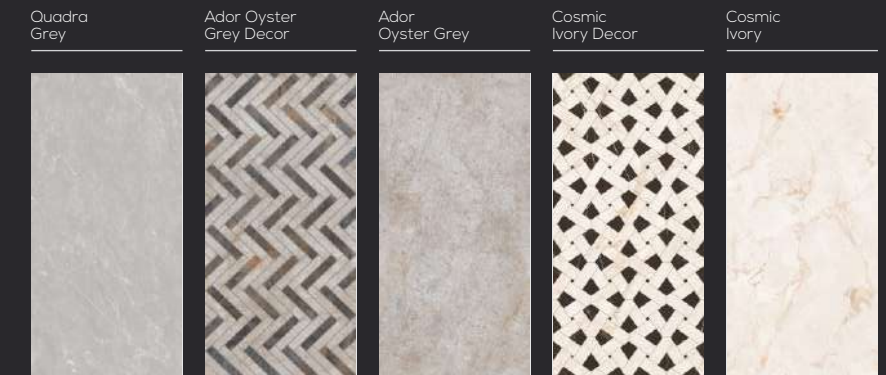

COLLECTION

600x1200mm

MERAKI

COLLECTION

600x1200mm

A design range that honors sophistication and masterfully blends in contemporary space design.

Create a striking visual appeal that gives a luxurious look to your space with our surfaces, which are the embodiment of sophistication. With a touch of glossy surfaces, you can elevate your space to timeless imagination.