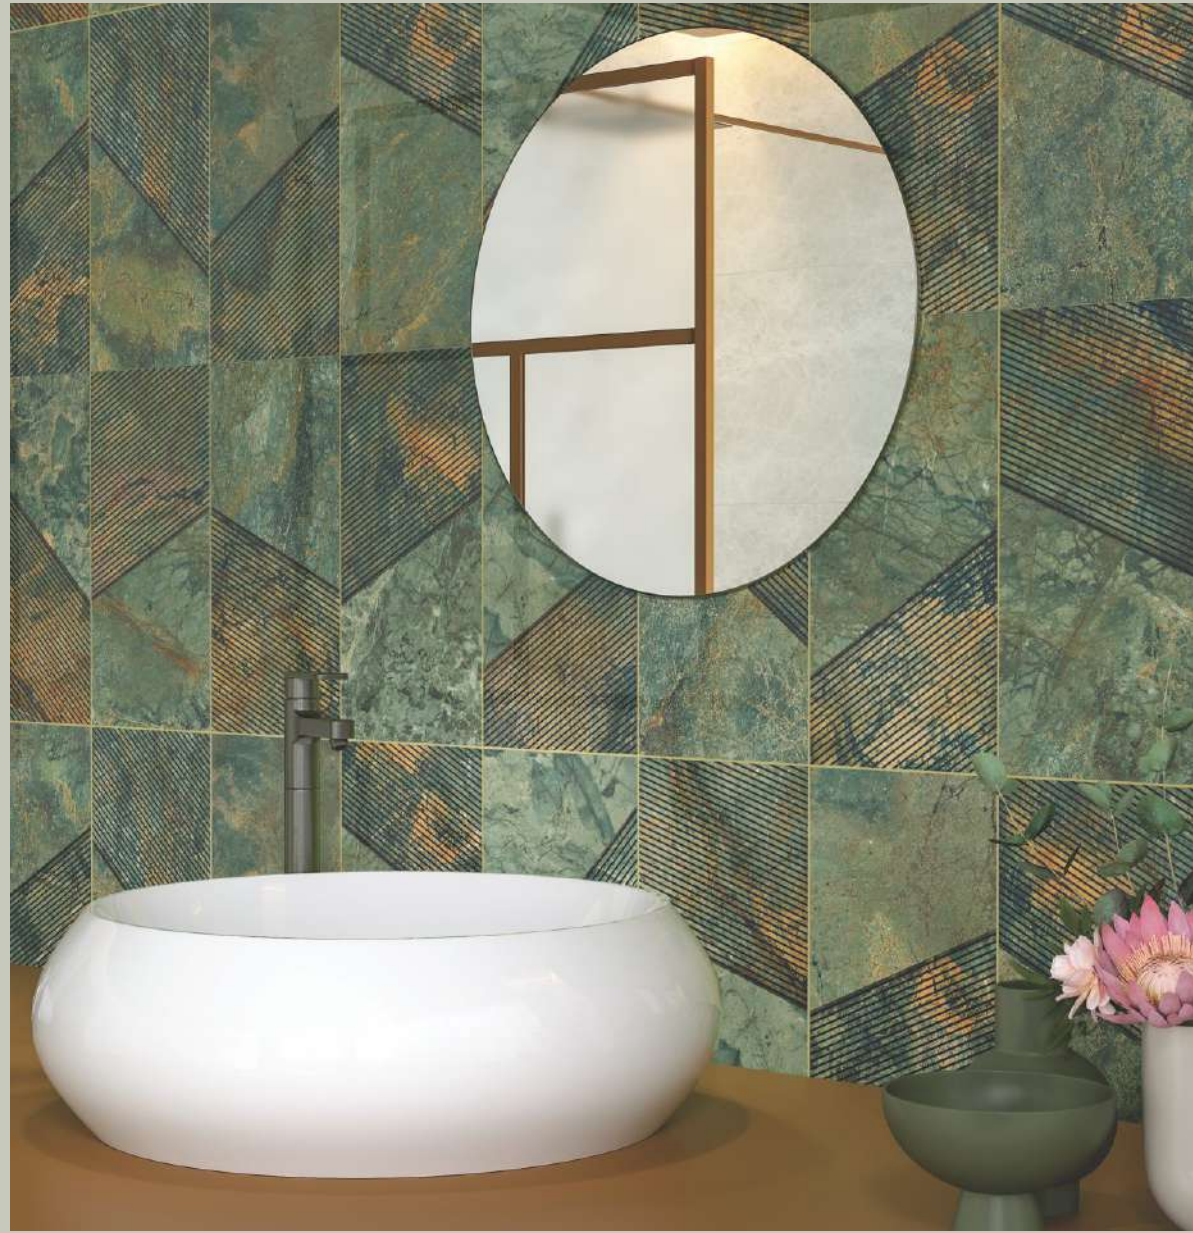

Click Here

Click for the Index

Shower Space

Size

600x1200mm

Decorative
Designs

Obsidian Green Decor

Surface: **High Gloss**